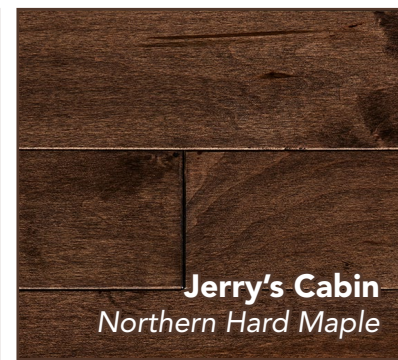

Shown: Natural, Red Oak

Arrowhead
Northern Hard Maple

Buffalo
Northern Hard Maple

Harvest Gold
Northern Hard Maple

Jerry's Cabin
Northern Hard Maple

Lakeshore
Northern Hard Maple

Prairie Sky
Northern Hard Maple

Wheat Fields
Northern Hard Maple

Natural
Northern Hard Maple

AcerFlooring.com

The Acer Flooring Advantage

Acer Flooring is located deep in the northwoods of Wisconsin, where the winters are cold and long. It's the perfect combination for producing truly exceptional hardwood. Unparalleled quality, rich consistent color and tight grain make northern hardwoods the premium choice in hardwood flooring among homeowners, architects, designers and the building community.