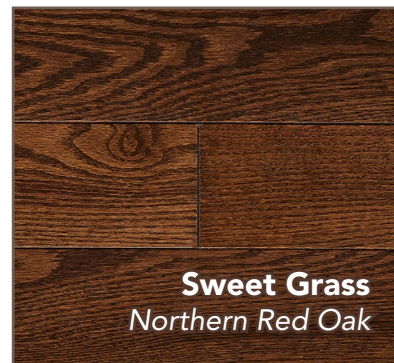

HEARTLAND COLLECTION

Fields of Gold
Northern Red Oak

Settler Hill
Northern Red Oak

Sweet Grass
Northern Red Oak

Natural
Northern Red Oak

Heartland Collection, Specifications	
Thickness	3/4"
Widths	3-1/4", 5"
Texture	Smooth
Sheen	20
Edge	4-Sided Micro-Bevel
Finish	UV cured polyurethane with Aluminum Oxide for durability
Lengths	1' - 7'
Packaging	7' bundles
Installation Methods	Nail, Staple
Warranty	25 Year Limited