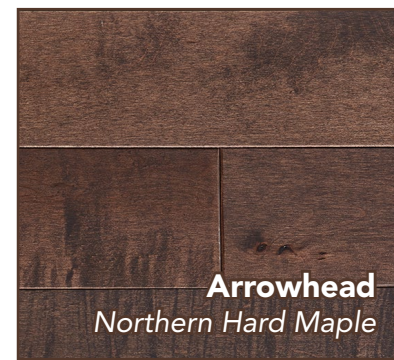

HEARTLAND COLLECTION

Heartland Collection, Specifications	
Thickness	3/4"
Widths	3-1/4", 5"
Texture	Smooth
Sheen	20
Edge	4-Sided Micro-Bevel
Finish	UV cured polyurethane with Aluminum Oxide for durability
Lengths	1' - 7'
Packaging	7' bundles
Installation Methods	Nail, Staple
Warranty	25 Year Limited

HEARTLAND COLLECTION

(solid, prefinished hardwood flooring)

- **Made in USA**
- **Prized Northern Hardwoods**
  rich consistent color, tight grain & unparalleled quality
- **Fully Integrated Manufacturing Facility**
  consistent flooring is delivered job after job