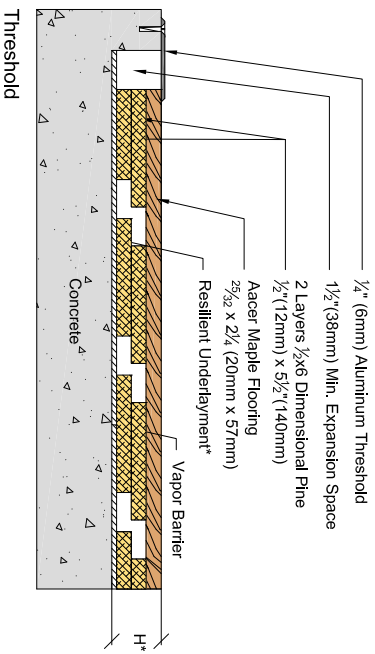

# ScissorLoc 1™

Pad	Pad Description	Profile Height
	¾" Performance Foam	3" (76mm)
	½" Performance Foam	2¾" (70mm)
	¼" Performance Foam	2½" (64mm)

\* Refer to key for Underlayment options and system heights