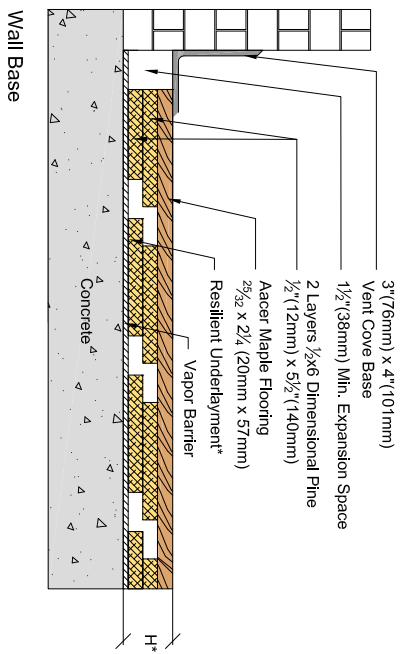

# ScissorLoc 1™

Pad	Pad Description	Profile Height
	¾" Performance Foam	3" (76mm)
	½" Performance Foam	2¾" (70mm)
	¼" Performance Foam	2½" (64mm)

\* Refer to key for Underlayment options and system heights