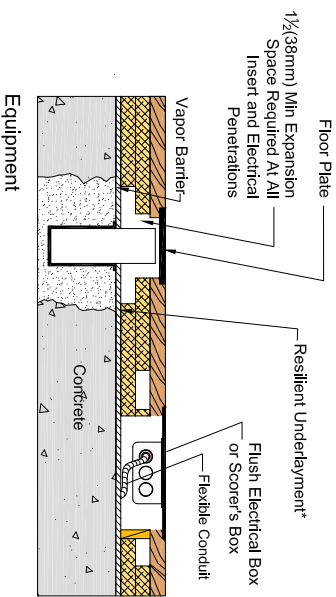

# ScissorLoc 1™

Pad	Pad Description	Profile Height
	¾" Performance Foam	3" (76mm)
	½" Performance Foam	2¾" (70mm)
	¼" Performance Foam	2½" (64mm)

\* Refer to key for Underlayment options and system heights