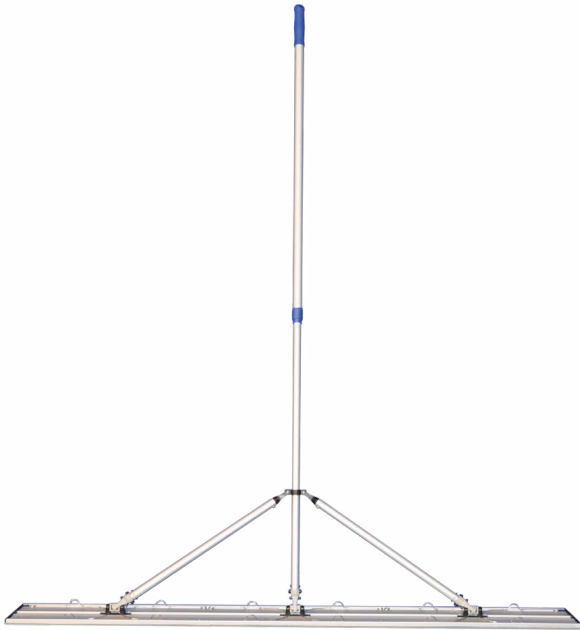

COURTKLEEN™ MOP

- 60" width mop delivers broad coverage
- Lightweight, durable frame
- Microfiber cleaning pad attachment
- Attachment provides quick change of pads

AACER APPLICATOR

- Precise application of cleaning solution maximizes the use of solution compared to mop & bucket application
- Portable
- Container holds enough solution to clean entire court

MICROFIBER PAD

- 62" width pad provides broad coverage
- Machine washable

MAGICFIBER PAD

- Easy tear-off strips to fit 23" width
- Electrostatic properties ensures all dust is extracted

It is the policy of Aacer Flooring to continuously improve its line of products. Therefore, Aacer Flooring reserves the right to change, modify or discontinue systems, specifications and accessories of all products at any time without notice or obligation to purchaser.