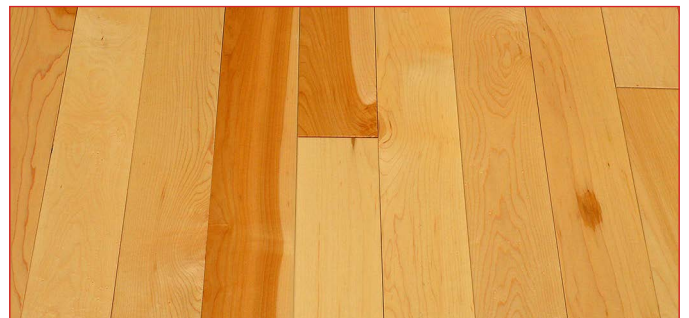

Arrowhead

Buffalo

Lakeshore

Prairie Sky

Wheat Fields

Peshtigo River

Natural

AcerFlooring.com

The mark of
responsible forestry
FSC® C003385

HEARTLAND COLLECTION

AACER™

Northern Red Oak

3/4" solid northern hardwood

- The benchmark for durability
- Tight grain
- Warm, consistent color
- Neutral color lends itself to stains
- Popular flooring choice