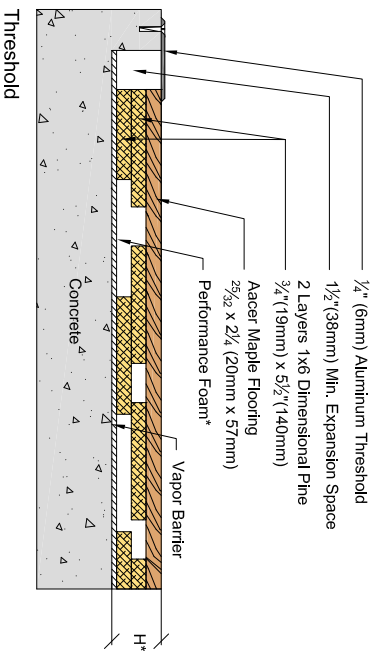

# ScissorLoc II™

Foam Options*	Pad Description	Profile Height (H*)
	3/4" Performance Foam	3" (76mm)
	1/2" Performance Foam	2 3/4" (70mm)
	1/4" Performance Foam	2 1/2" (64mm)

\* Refer to key for Foam options and system heights