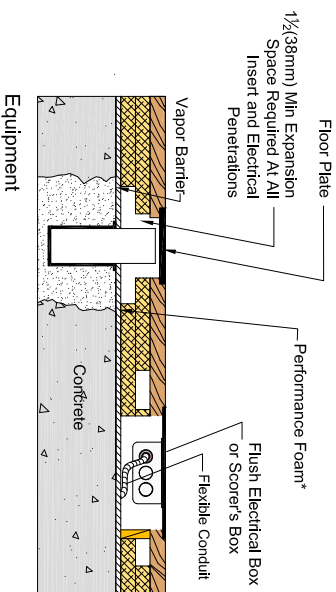

# ScissorLoc II™

Foam Options*	Pad Description	Profile Height (H*)
	3/4" Performance Foam	3" (76mm)
	1/2" Performance Foam	2 3/4" (70mm)
	1/4" Performance Foam	2 1/2" (64mm)

\* Refer to key for Foam options and system heights