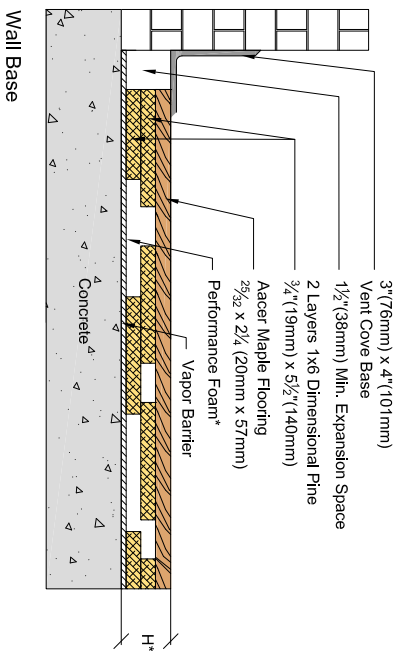

# ScissorLoc II™

Foam Options*	Pad Description	Profile Height (H*)
	3/4" Performance Foam	3" (76mm)
	1/2" Performance Foam	2 3/4" (70mm)
	1/4" Performance Foam	2 1/2" (64mm)

\* Refer to key for Foam options and system heights