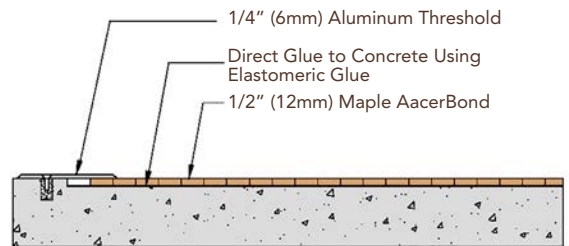

FIXED

SuperBond™

SuperBond™ is a mastic set edge-grain maple parquet which is usually adhered directly to a concrete substrate. The low profile makes it ideal for retrofit and commercial projects. It is not generally used for sport applications.

Green Status
LEED Contributors

FSC® Certified Maple - MRc7
EQ - 4.2

Optional Versions	1/2" (12mm) Flooring
System Type	Fixed
Warranty	Lifetime available

WALL BASE

THRESHOLD

EQUIPMENT