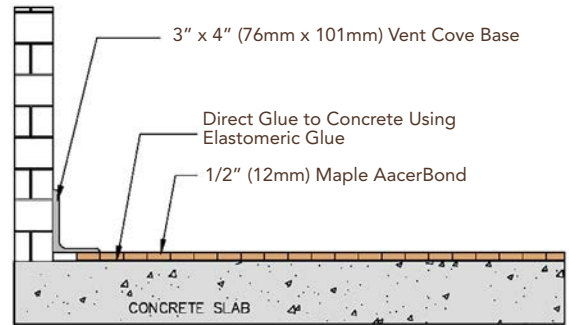

FIXED

SuperBond™

SuperBond™ is a mastic set edge-grain maple parquet which is usually adhered directly to a concrete substrate. The low profile makes it ideal for retrofit and commercial projects. It is not generally used for sport applications.

Green Status
LEED Contributors

FSC® Certified Maple - MRc7
EQ - 4.2

Optional Versions	1/2" (12mm) Flooring
System Type	Fixed
Warranty	Lifetime available

WALL BASE

THRESHOLD

EQUIPMENT