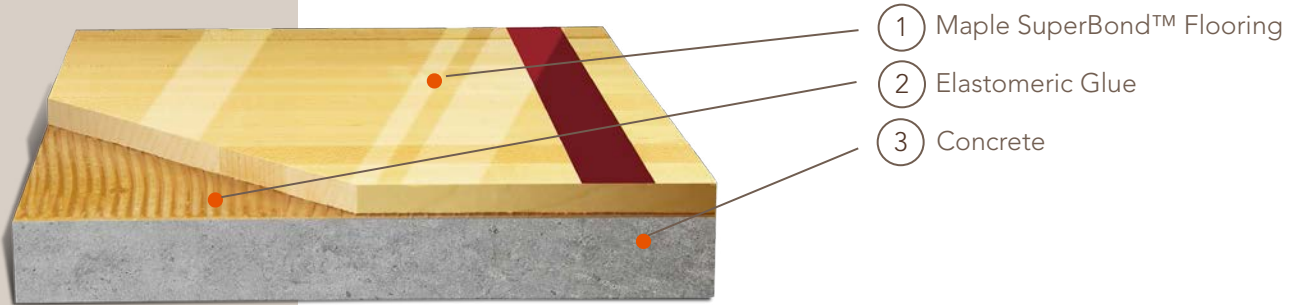

# FIXED

## SuperBond™

SuperBond™ is a mastic set edge-grain maple parquet which is usually adhered directly to a concrete substrate. The low profile makes it ideal for retrofit and commercial projects. It is not generally used for sport applications.

Green Status  
LEED Contributors

FSC® Certified Maple - MRc7  
EQ - 4.2

Optional Versions	1/2" (12mm) Flooring
System Type	Fixed
Warranty	Lifetime available