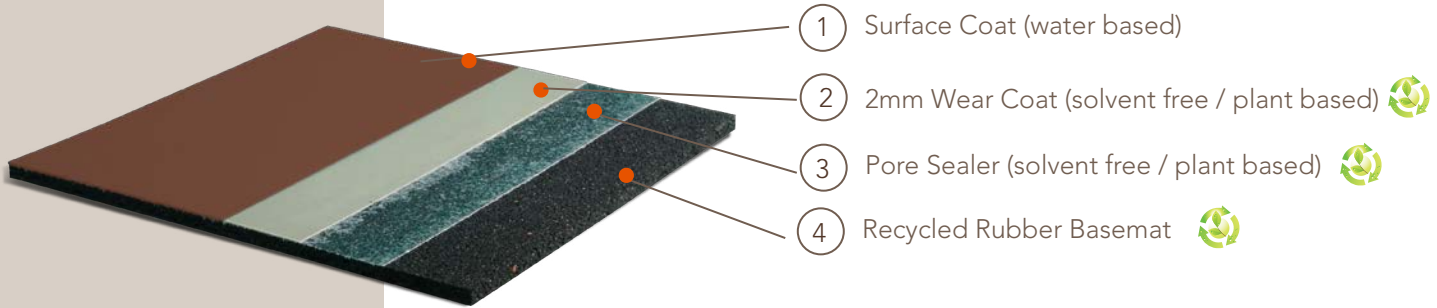

AACER™

SPORTS FLOORING

MP Sport™

MP Sport™ is a multisport, multi-use, seamless urethane, pad-and-pour athletic floor system offering long life, low maintenance and multiple design options.

see us at
Sweets.com

The mark of responsible forestry

SYNTHETIC

MP Sport™

MP Sport™ is the perfect choice for high-volume, multipurpose facilities and indoor running tracks that demand more from a floor.

Installation Options	Fixed
Load Capacity	Excellent
Green Status LEED Contributors	 Construction Waste Management MRC2.1 & 2.2 Resource ReUse MRC3.1 & 3.2 Recycled Content MRC4.1 & 4.2 EQ 4.2
Shore Hardness	80 Shore A
System Type	Pad-and-Pour
Basemat Thickness	4mm, 6mm, 7mm, 9mm and 14mm**
Wear Layer	1.5mm, 2mm, 3mm, 4mm (SR)
Certified	
Testing Lab	

**Custom thickness available

COLOR AVAILABILITY Colors are representational only

STANDARD GAME LINE COLORS