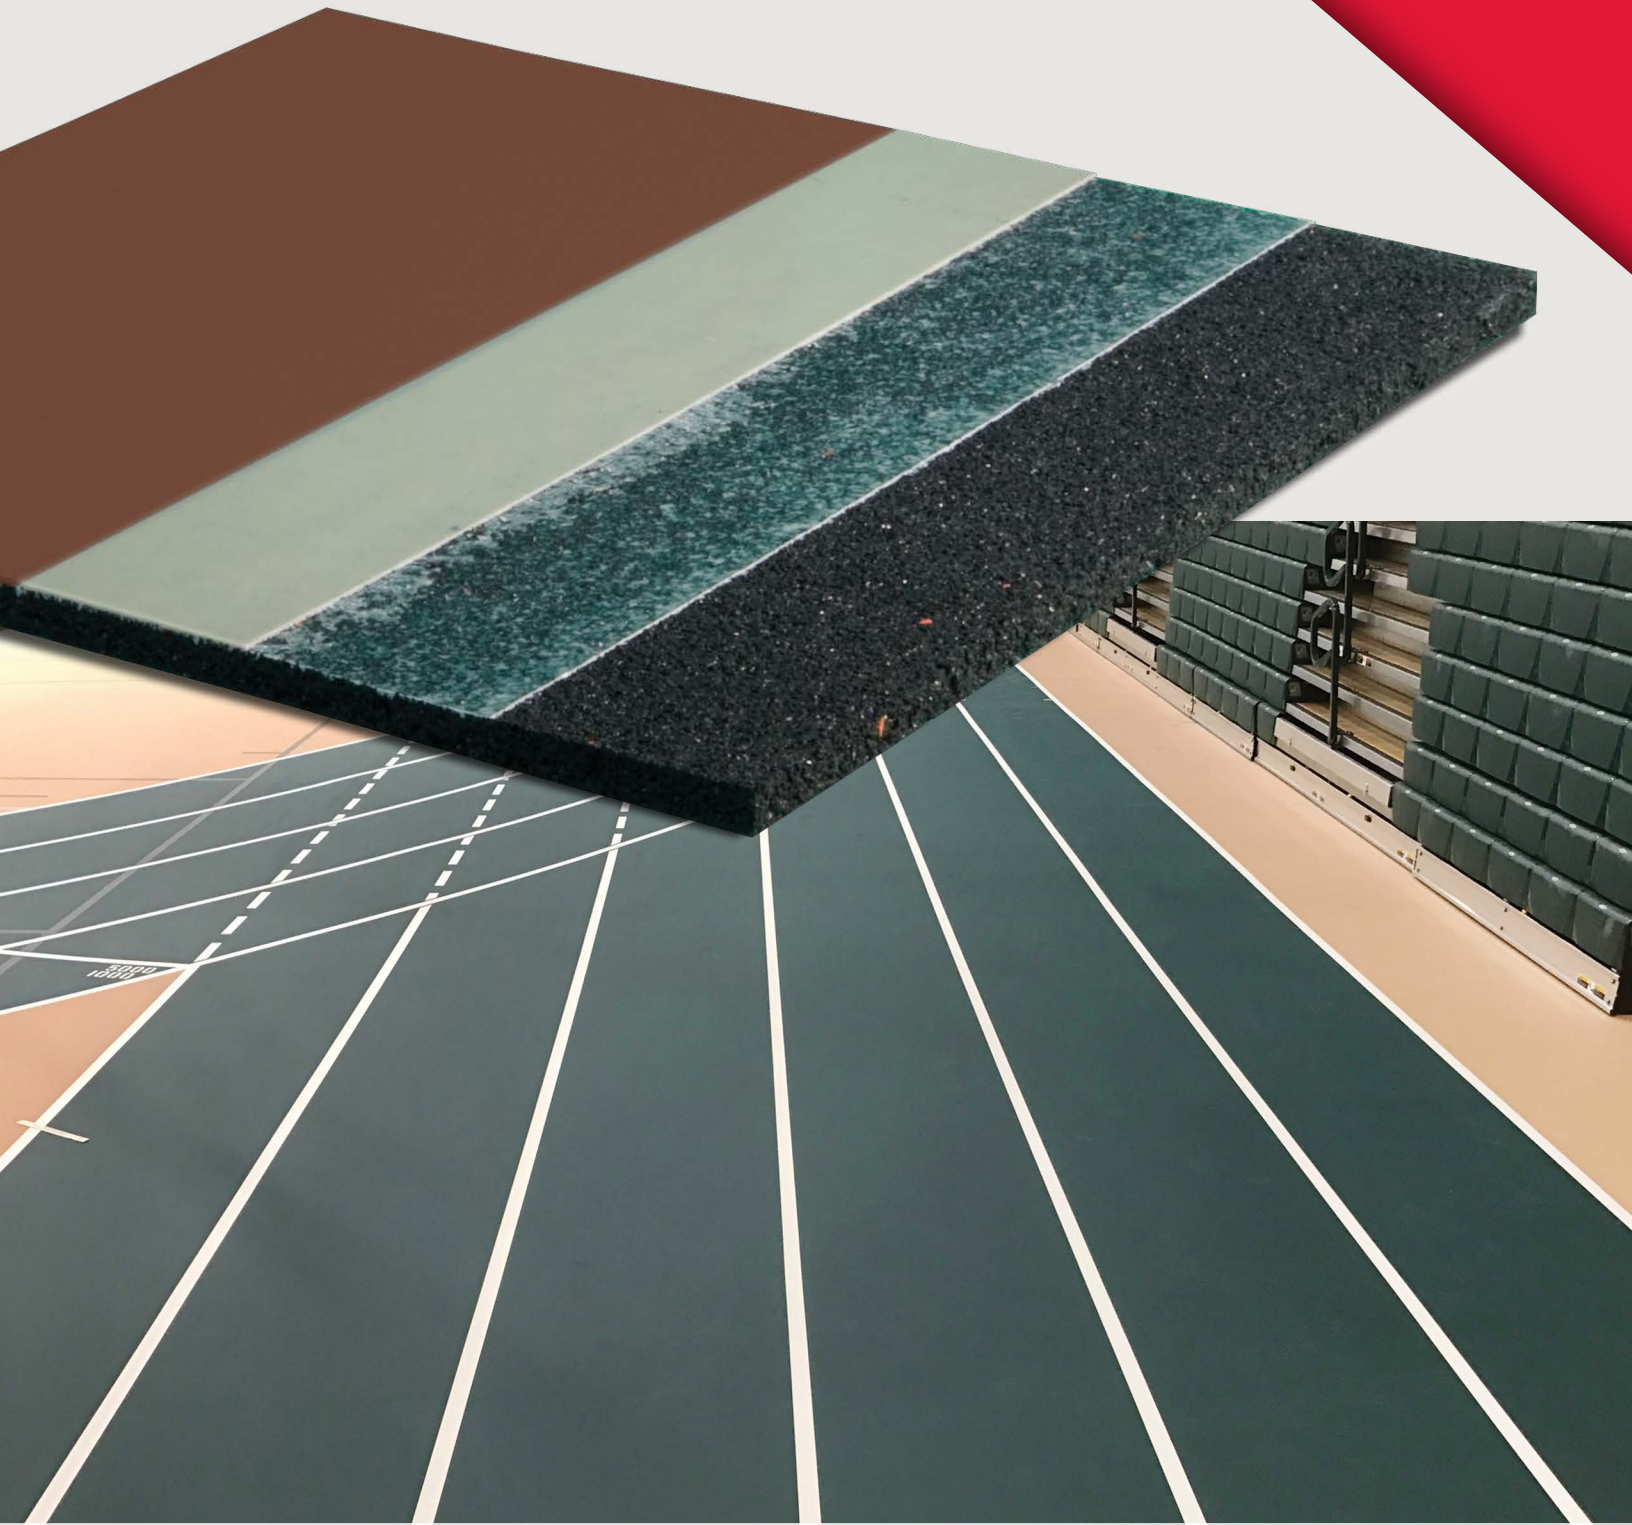

MP Sport™

SYNTHETIC SURFACES

MP Sport™ is a multisport, multi-use, seamless urethane, pad-and-pour athletic floor system offering long life, low maintenance and multiple design options.

www.AACERflooring.com • 877.582.1181

 **PARTNER** IN SPORT

MP Sport™ is the perfect choice for high-volume, multipurpose facilities and indoor running tracks that demand more from a floor.

- 1. Surface Coat (water based)
- 2. 2mm Wear Coat (solvent free / plant based)
- 3. Pore Sealer (solvent free / plant based)
- 4. Recycled Rubber Basemat

COLOR AVAILABILITY

Colors are representational only.

Tan 67

Camel 66

Taupe 602

Green 27

Light Gray 87

Gray 84

White 71

Blue 40

Green 20

Yellow 30

Red 11

Installation Options

Fixed

Load Capacity