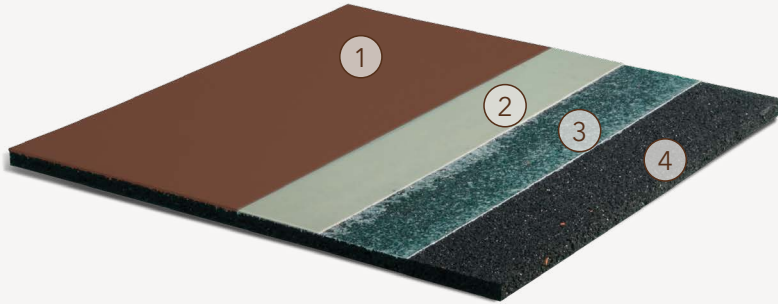

MP Sport™

SYNTHETIC SURFACES

MP Sport™ is a multisport, multi-use, seamless urethane, pad-and-pour athletic floor system offering long life, low maintenance and multiple design options.

www.AACERflooring.com • 877.582.1181

 **PARTNER** IN SPORT

MP Sport™ is the perfect choice for high-volume, multipurpose facilities and indoor running tracks that demand more from a floor.

- 1. Surface Coat (water based)
- 2. 2mm Wear Coat (solvent free / plant based)
- 3. Pore Sealer (solvent free / plant based)
- 4. Recycled Rubber Basemat

COLOR AVAILABILITY

Colors are representational only.

Tan 67

Camel 66

Taupe 602

Green 27

Light Gray 87

Gray 84

White 71

Blue 40

Green 20

Yellow 30

Red 11

Installation Options

Fixed

Load Capacity