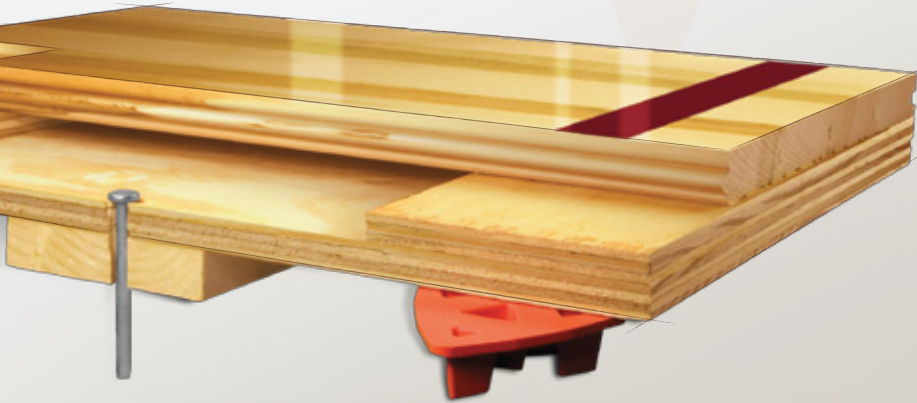

AACER

SPORTS FLOORING

PowerPlay™

A performance sports floor system with shock absorption and resilience at the highest value. This unique combination of high performance, economics and short installation time enhances athletic effectiveness in competition gymnasiums, multipurpose rooms and dance floors. Specify PowerPlay™ in a DIN certified version where maximum performance is essential.