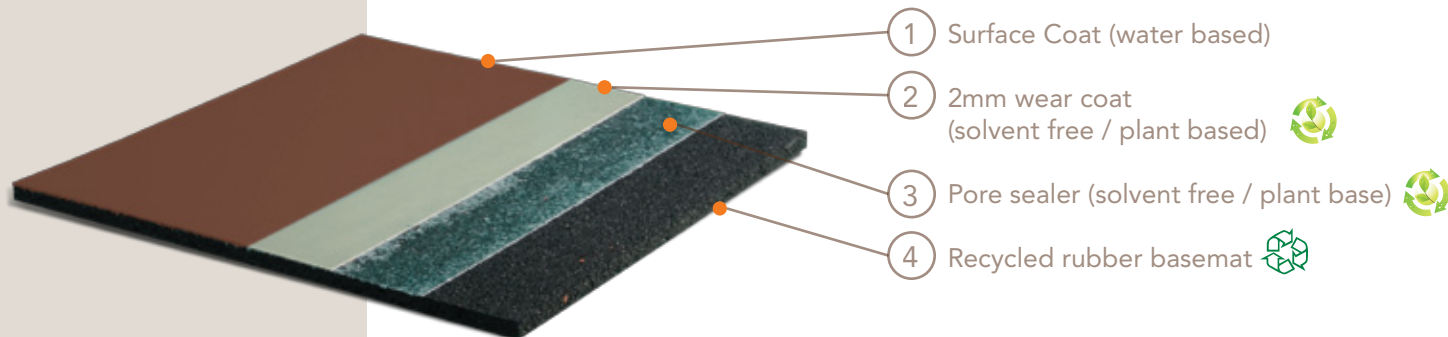

AACER

SPORTS FLOORING

MP Sport™

MP Sport™ is a multi-sport, multi-use, seamless urethane, pad-and-pour athletic floor system offering long life, low maintenance and multiple design options.

Sweets.com

SYNTHETIC

MP Sport™

MP Sport™ is the perfect choice for high-volume, multipurpose facilities and indoor running tracks that demand more from a floor.

Installation Options	Fixed
Load Capacity	Excellent
Green Status LEED Contributors	<p>Construction waste management MRC2.1 & 2.2 Resource Reuse MRC3.1 & 3.2 Recycled Content MRC4.1 & 4.2 EQ 4.2</p>
Shore Hardness	80 Shore A
System Type	Pad-and-Pour
Basement Thickness	4mm, 6mm, 7mm, 9mm and 14mm**
Wear Layer	1.5mm, 2mm, 3mm, 4mm (SR)
Certified	
Testing Lab	

*Custom colors available

GAME LINE OPTIONS