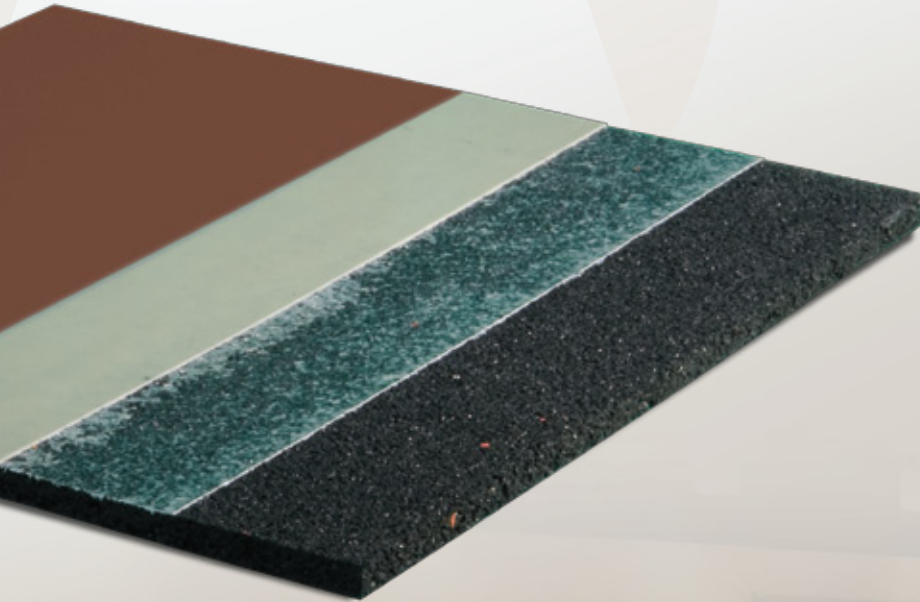

AACER

SPORTS FLOORING

MP Sport™

MP Sport™ is a multi-sport, multi-use, seamless urethane, pad-and-pour athletic floor system offering long life, low maintenance and multiple design options.

Sweets.com

SYNTHETIC

MP Sport™

MP Sport™ is the perfect choice for high-volume, multipurpose facilities and indoor running tracks that demand more from a floor.

Installation Options	Fixed
Load Capacity	Excellent
Green Status LEED Contributors	<p>Construction waste management MRC2.1 & 2.2 Resource Reuse MRC3.1 & 3.2 Recycled Content MRC4.1 & 4.2 EQ 4.2</p>
Shore Hardness	80 Shore A
System Type	Pad-and-Pour
Basement Thickness	4mm, 6mm, 7mm, 9mm and 14mm**
Wear Layer	1.5mm, 2mm, 3mm, 4mm (SR)
Certified	
Testing Lab	

- System Option
- DIN Certified
 - MPFS (MP Face Lift System) renovation of old surfaces
 - Spike Resistant (SR)
 - MPH (Roller Blade Version)

**Custom thickness available

COLOR AVAILABILITY

Colors are representational only

*Custom colors available

GAME LINE OPTIONS